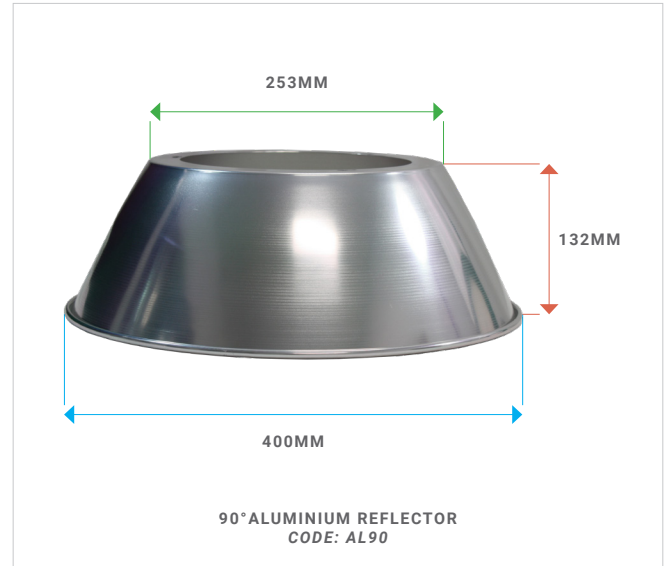

PHYSICAL DATA

HOUSING COLOUR:	BLACK
HOUSING MATERIAL:	ALUMINIUM
MOUNTING METHOD:	PENDANT
REFLECTOR:	NONE (ORDER SEPARATELY - SEE PAGE 2)
HEIGHT/DEPTH (MM):	125
DIAMETER (MM):	260
WEIGHT (KG):	2.2
LAMP TYPE:	LED (NOT EXCHANGEABLE)
IMPACT RESISTANCE RATING:	IK08 (WITHOUT REFLECTOR)
WARRANTY (YEARS):	5

VENTURE LIGHTING LED HIGHBAY

150 WATT DALI-2

ORDER CODE: INDA150-H2-D2

60° ALUMINIUM REFLECTOR

90° ALUMINIUM REFLECTOR

70° PRISMATIC REFLECTOR

*REFLECTORS OPTIONAL. MUST BE ORDERED SEPERATELY.
CONTACT VENTURE LIGHTING FOR OTHER OPTIONS & ACCESSORIES