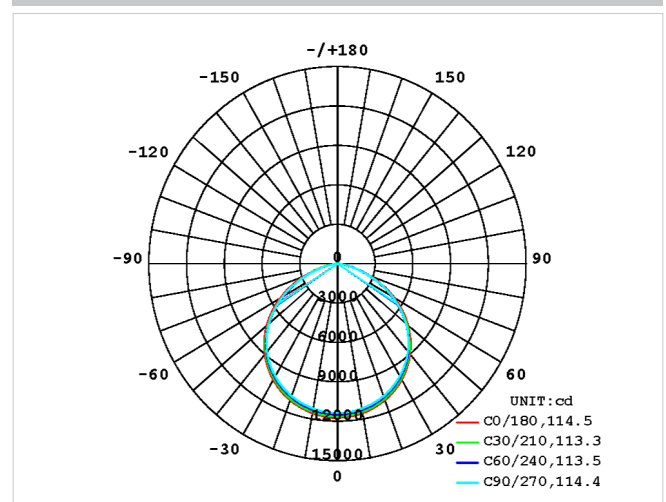

PHYSICAL DATA

HOUSING COLOUR:	BLACK
HOUSING MATERIAL:	ALUMINIUM
MOUNTING METHOD:	PENDANT
REFLECTOR:	NONE (ORDER SEPARATELY - SEE PAGE 2)
HEIGHT/DEPTH (MM):	125
DIAMETER (MM):	260
WEIGHT (KG):	2.2
LAMP TYPE:	LED (NOT EXCHANGEABLE)
IMPACT RESISTANCE RATING:	IK08 (WITHOUT REFLECTOR)
WARRANTY (YEARS):	5

165*
LUMENS PER WATT
* NOMINAL

POLAR CURVE

SEE OVER PAGE FOR REFLECTORS (OPTIONAL)

Notes: This Product Specification contains data about typical performance at nominal power. Actual values may depend on ballast and applications. Data is based upon tests performed by (or on behalf of) Venture Lighting in a controlled environment and is representative of relative performance at the relevant nominal power/voltage. Actual performance can vary depending on operating conditions.