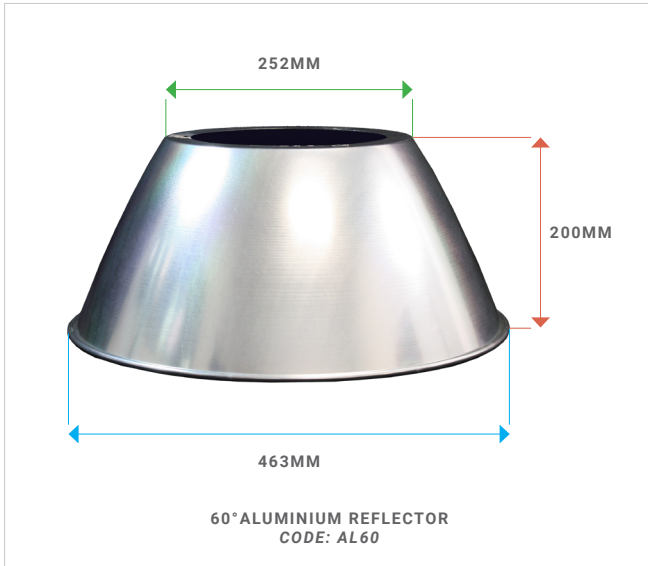

VENTURE LIGHTING LED HIGHBAY

150 WATT DALI-2

ORDER CODE: INDA150-H2-D2

60° ALUMINIUM REFLECTOR