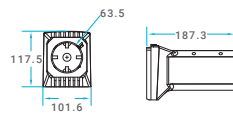

HOUSING COLOUR: BLACK

LENGTH (MM): 944

WIDTH (MM): 360

WEIGHT (KG): 25.0 (EXCLUDING MOUNT)

WARRANTY (YEARS): 5

LENS MATERIAL: POLYCARBONATE

LAMP TYPE: LED

MOUNTING OPTIONS: ORDERED SEPARATELY - SEE PAGE 2

SQUARE POLE MOUNT - BLACK
(CODE: ENVA-SPMBK)

WEIGHT: 2.55KG (APPROX)

ROUND POLE MOUNT - BLACK
(CODE: ENVA-RPMBK)

WEIGHT: 2.35KG (APPROX)

SLIP FITTER MOUNT - BLACK
(CODE: ENVA-ASMBK)

WEIGHT: 2.15KG (APPROX)

HORIZONTAL TENON (MAST ARM) MOUNT - BLACK
(CODE: ENVA-MAMBK)
NON-STOCK INDENT ITEM

*Mounting options sold separately. Mounting kits include bolts, nuts and other parts as necessary.

Slip Fitter Mount & Horizontal Tenon (Mast Arm) Mount suitable for 60mm OD spigot.
Round Pole Mount suitable for 60mm - 80mm diameter poles. Contact Advanced Lighting Technologies regarding options for larger poles.

DIMENSIONS

PACKAGING DIMENSIONS

ADVANTAGE LUMINAIRE: 1120 x 450 x 250 - 28.0KG
(CODE: ENVANM48N3T-ABK)

SQUARE POLE MOUNT 240 x 125 x 120 - 2.10KG
(CODE: ENVA-SPMBK)

ROUND POLE MOUNT 240 x 145 x 120 - 2.55KG
(CODE: ENVA-RPMBK)