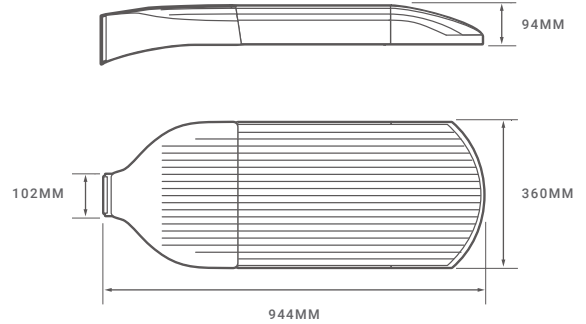

HOUSING COLOUR: BLACK

LENGTH (MM): 944

WIDTH (MM): 360

WEIGHT (KG): 25.0 (EXCLUDING MOUNT)

WARRANTY (YEARS): 5

LENS MATERIAL: POLYCARBONATE

LAMP TYPE: LED

MOUNTING OPTIONS: ORDERED SEPARATELY - SEE PAGE 2

SQUARE POLE MOUNT - BLACK
(CODE: ENVA-SPMBK)

WEIGHT: 2.55KG (APPROX)

ROUND POLE MOUNT - BLACK
(CODE: ENVA-RPMBK)

WEIGHT: 2.35KG (APPROX)

SLIP FITTER MOUNT - BLACK
(CODE: ENVA-ASMBK)

WEIGHT: 2.15KG (APPROX)

HORIZONTAL TENON (MAST ARM) MOUNT - BLACK
(CODE: ENVA-MAMBK)
NON-STOCK INDENT ITEM

*Mounting options sold separately. Mounting kits include bolts, nuts and other parts as necessary.

Slip Fitter Mount & Horizontal Tenon (Mast Arm) Mount suitable for 60mm OD spigot.
Round Pole Mount suitable for 60mm - 80mm diameter poles. Contact Advanced Lighting Technologies regarding options for larger poles.

DIMENSIONS

PACKAGING DIMENSIONS

ADVANTAGE LUMINAIRE: 1120 x 450 x 250 - 28.0KG
(CODE: ENVANM48N3T-ABK)

SQUARE POLE MOUNT 240 x 125 x 120 - 2.10KG
(CODE: ENVA-SPMBK)

ROUND POLE MOUNT 240 x 145 x 120 - 2.55KG
(CODE: ENVA-RPMBK)