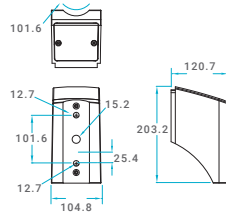

HOUSING COLOUR: BLACK

LENGTH (MM): 944

WIDTH (MM): 360

WEIGHT (KG): 25.0 (EXCLUDING MOUNT)

WARRANTY (YEARS): 5

LENS MATERIAL: POLYCARBONATE

LAMP TYPE: LED

MOUNTING OPTIONS: ORDERED SEPARATELY - SEE PAGE 2

LUMINAIRE EFFECTIVE PROJECTED AREA (M²)*

W/ SQUARE POLE MOUNT 0.132

W/ ROUND POLE MOUNT 0.137

W/ HORIZONTAL TENON MOUNT 0.130

W/ SLIP FITTER MOUNT 0.137

*Drag coefficient = 1.2

ENVIRONMENTAL DATA

IP RATING: IP65

SQUARE POLE MOUNT - BLACK
(CODE: ENVA-SPMBK)

WEIGHT: 2.55KG (APPROX)

ROUND POLE MOUNT - BLACK
(CODE: ENVA-RPMBK)

WEIGHT: 2.35KG (APPROX)

SLIP FITTER MOUNT - BLACK
(CODE: ENVA-ASMBK)

WEIGHT: 2.15KG (APPROX)

DIMENSIONS

PACKAGING DIMENSIONS

ADVANTAGE LUMINAIRE: 1120 x 450 x 250 - 28.0KG
(CODE: ENVANM48N3T-ABK)

SQUARE POLE MOUNT 240 x 125 x 120 - 2.10KG
(CODE: ENVA-SPMBK)

ROUND POLE MOUNT 240 x 145 x 120 - 2.55KG
(CODE: ENVA-RPMBK)