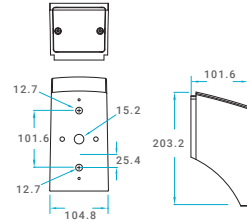

HOUSING COLOUR: BLACK

LENGTH (MM): 944

WIDTH (MM): 360

WEIGHT (KG): 25.0 (EXCLUDING MOUNT)

WARRANTY (YEARS): 5

LENS MATERIAL: POLYCARBONATE

LAMP TYPE: LED

MOUNTING OPTIONS: ORDERED SEPARATELY - SEE PAGE 2

SQUARE POLE MOUNT - BLACK
(CODE: ENVA-SPMBK)

WEIGHT: 2.55KG (APPROX)

ROUND POLE MOUNT - BLACK
(CODE: ENVA-RPMBK)

WEIGHT: 2.35KG (APPROX)

SLIP FITTER MOUNT - BLACK
(CODE: ENVA-ASMBK)

WEIGHT: 2.15KG (APPROX)

DIMENSIONS

PACKAGING DIMENSIONS

ADVANTAGE LUMINAIRE: 1120 x 450 x 250 - 28.0KG
(CODE: ENVANM48N3T-ABK)

SQUARE POLE MOUNT 240 x 125 x 120 - 2.10KG
(CODE: ENVA-SPMBK)

ROUND POLE MOUNT 240 x 145 x 120 - 2.55KG
(CODE: ENVA-RPMBK)

All dimensions are in millimeters unless otherwise specified. Dimensions and weights provided as a guide only. Data is subject to change without notice. Images used for illustrative purposes only.

Revision Date: 23/02/2023