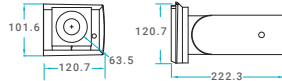

SQUARE POLE MOUNT - BLACK
(CODE: ENVA-SPMBK)

WEIGHT: 2.55KG (APPROX)

ROUND POLE MOUNT - BLACK
(CODE: ENVA-RPMBK)

WEIGHT: 2.35KG (APPROX)

SLIP FITTER MOUNT - BLACK
(CODE: ENVA-ASMBK)

WEIGHT: 2.15KG (APPROX)

DIMENSIONS

PACKAGING DIMENSIONS

ADVANTAGE LUMINAIRE: 1120 x 450 x 250 - 28.0KG
(CODE: ENVANM48N3T-ABK)

SQUARE POLE MOUNT 240 x 125 x 120 - 2.10KG
(CODE: ENVA-SPMBK)

ROUND POLE MOUNT 240 x 145 x 120 - 2.55KG
(CODE: ENVA-RPMBK)