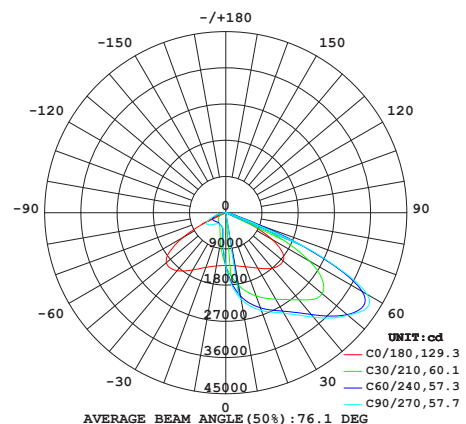

POLAR CURVE